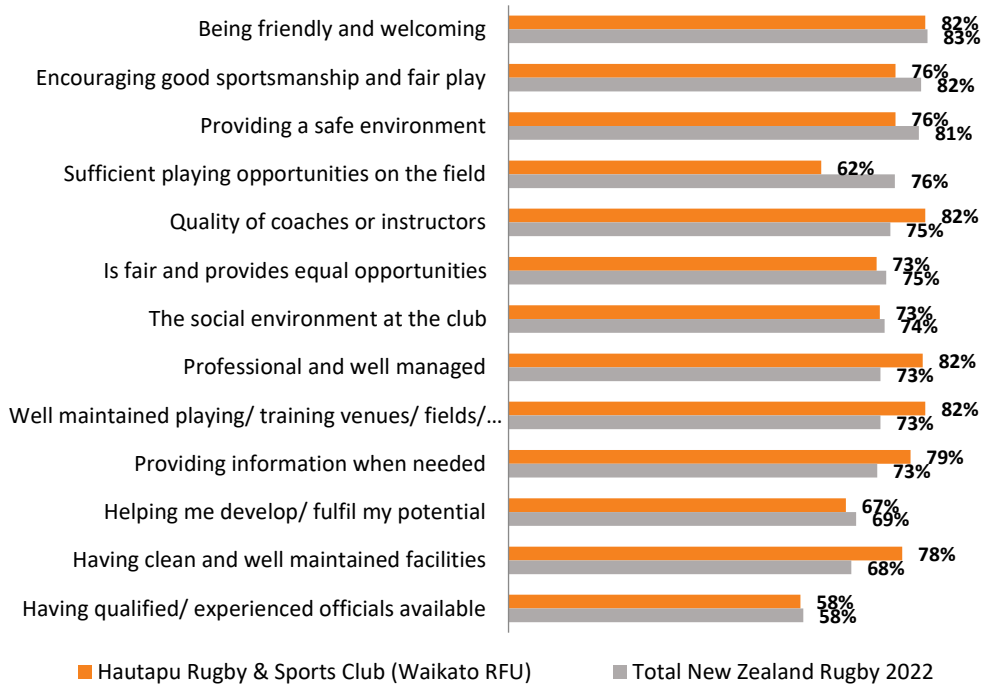

## New Zealand Rugby: Hautapu Rugby & Sports Club (Waikato RFU)

Sample size of Club: n=34\*

Sample size of Total New Zealand Rugby 2022: n=5455\*

\*Note some questions exclude "Don't know"/ "Not applicable" answers so bases sizes may be smaller

### Key metrics

### Satisfaction with drivers (% very/ extremely satisfied)

## Emphasis on fun, winning and skills