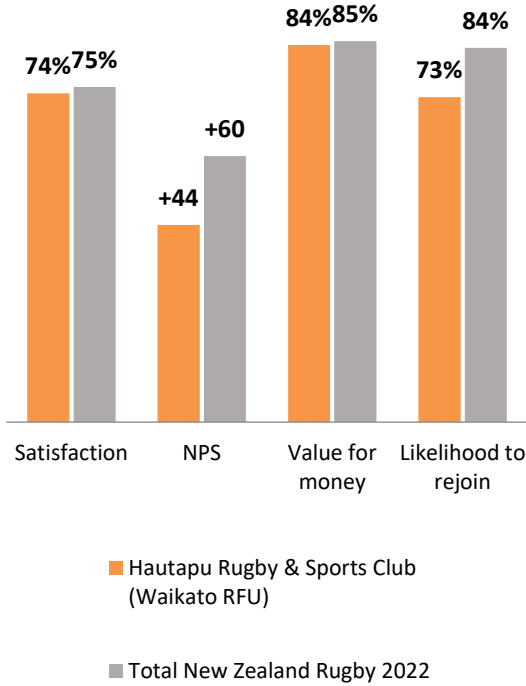

## New Zealand Rugby: Hautapu Rugby & Sports Club (Waikato RFU)

Sample size of Club: n=34\*

Sample size of Total New Zealand Rugby 2022: n=5455\*

\*Note some questions exclude "Don't know"/ "Not applicable" answers so bases sizes may be smaller

### Key metrics